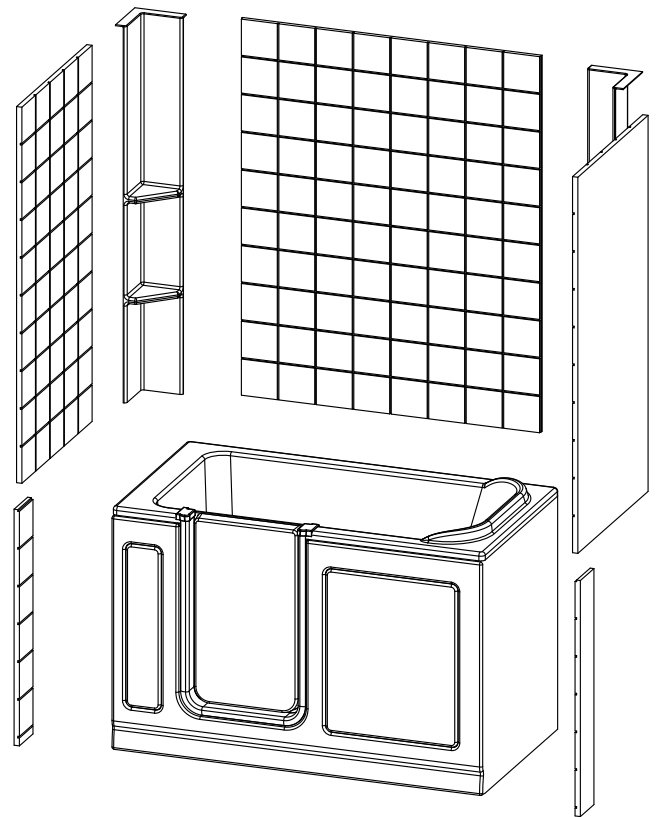

FEATURES:

- 6" tile pattern or flat, smooth wall design
- Durable acrylic construction
- High gloss and matte finish styles
- Installs over drywall or tile
- Perfect fit ceiling height dimensions
- 1 size to work with all walk-in tubs and seated shower
- 2 side walls, 1 back wall, 2 corners, 2 wall extensions

COLORS:

GLOSS FINISH

- White
- Biscuit
- Cream Marble
- Taupe Jerusalem Stone

MATTE FINISH

- Breccia Stone
- Classic Travertine Stone

COMPATIBLE TUB MODELS:

- ST6032.177
- ST6032
- ST5130
- ST5126
- ST4828
- SS6030
- SS5430
- SS5230
- SS4828
- SH6030

Back Wall
59-3/4" X 48"
1 PIECE

Side Wall
59-3/4" X 30"
2 PIECES

CORNER
59-7/8" X 7" X 7"
2 PIECES

WALL EXTENSION
52" X 5-3/4"
2 PIECES