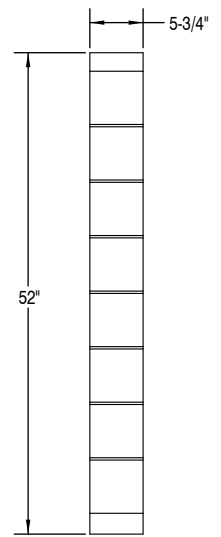

FEATURES:

- 6" tile pattern or flat, smooth wall design
- Durable acrylic construction
- High gloss and matte finish styles
- Installs over drywall or tile
- Perfect fit ceiling height dimensions
- 1 size to work with all walk-in tubs and seated shower
- 2 side walls, 1 back wall, 2 corners, 2 wall extensions

Back Wall
59-3/4" X 48"
1 PIECE

Side Wall
59-3/4" X 30"
2 PIECES

CORNER
59-7/8" X 7" X 7"
2 PIECES

WALL EXTENSION
52" X 5-3/4"
2 PIECES